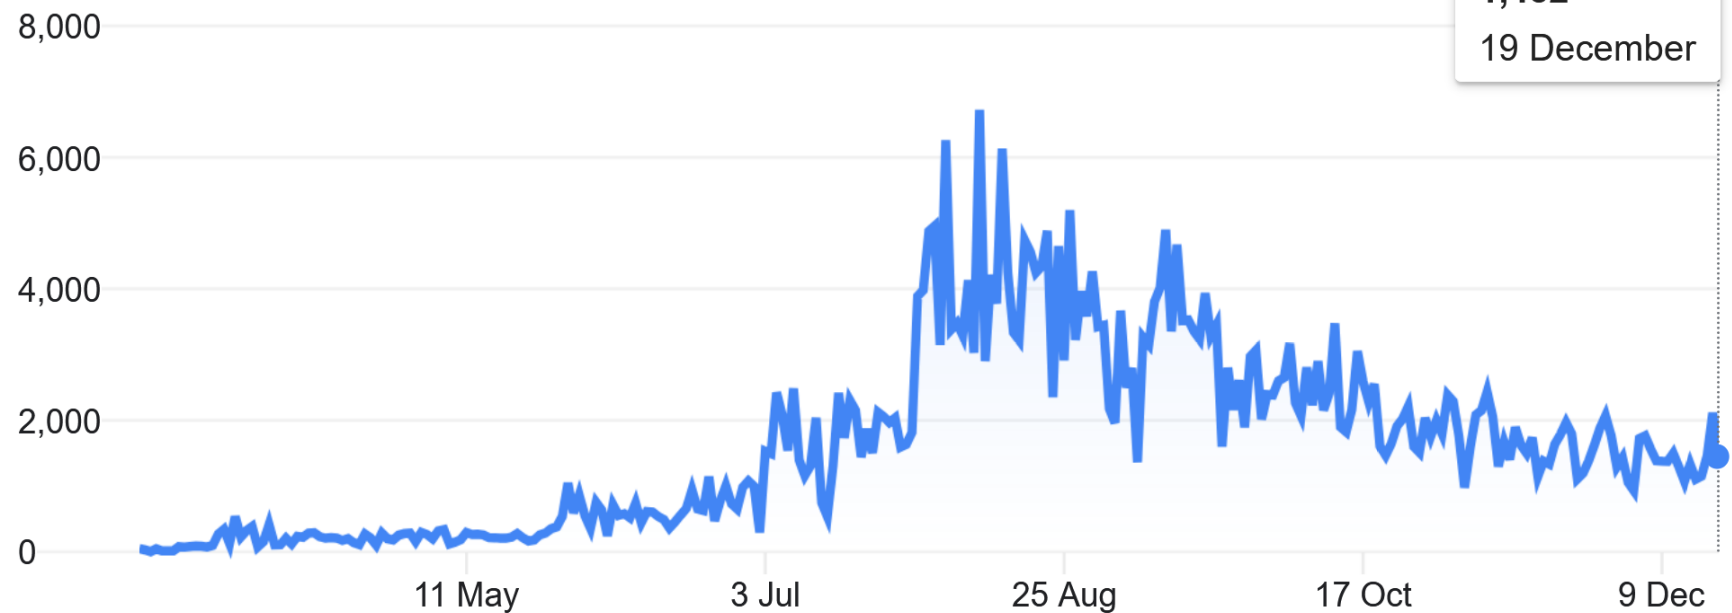

COVID-19 alert

Coronavirus disease

Philippines

Overview

Statistics

Testing

Health Info

News

Share

Daily change

New cases

Philippines

All time

Each day shows new cases reported since the previous day · Updated less than 1 day ago · Source: [JHU CSSE COVID-19 Data](#) · [About this data](#)